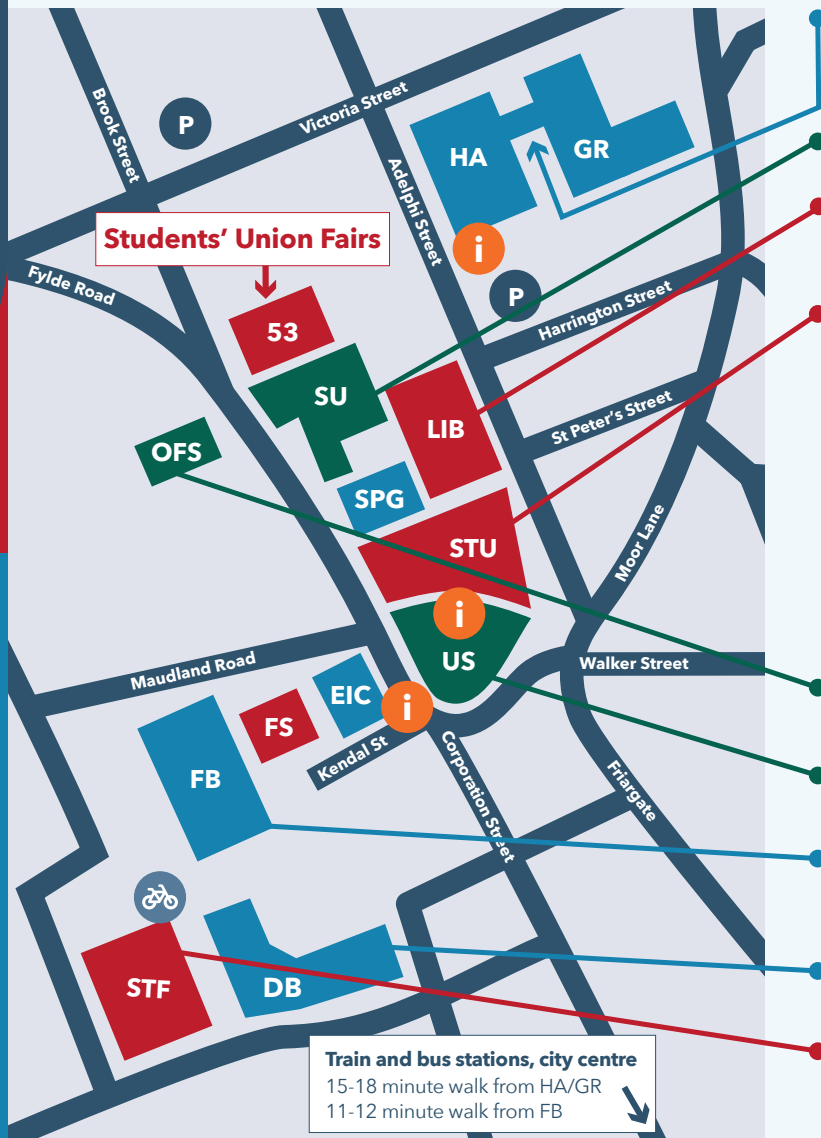

Preston hotspots

Check out some of the places our students love, just a short walk from campus:

- Itsy's Thai Street Food
- Avenham Park
- Coco's Soul Food
- Cafuné
- The Grey Friar
- Brew + Bake
- Lampworks at the Students' Union
- Rise
- Level

Making friends

Worried about making friends during your first week?

Download the Umii App and match with other students who share your interests.

Search "Umii" on Google Play or Apple Store.

Harrington Social Space and Refectory

- Big Hello venue (see timetable for details)
- Redeem your free drink voucher here

Students' Union

Take time out in the Nick Park meeting room

University Library

Take a tour of the University library and also get help with any IT issues.

Student Centre

- Queries about your timetable, modules or university log-in
- Tuition fee payment
- Course enrolment support
- Declare a disability or support need
- Partner student queries
- Part-time jobs fair - Friday 27 September
- **Student Services** offers advice on financial support, international student support, mental health and wellbeing, disabilities, and inclusive support.
- **Student Achievement Services** can help with jobs and careers, mentoring, volunteering and much more.

Oasis, Faith and Spirituality Centre

A quiet space to pray, reflect or take time out

University Square

Spaces to hang out and meet people

Foster Social Space and Refectory

- Big Hello venue (see timetable for details)
- Redeem your free drink voucher here

Darwin Lecture Theatre

- Big Hello venue (see timetable for details)

Sir Tom Finney Sports Centre

Drop-in to experience the gym and sports facilities