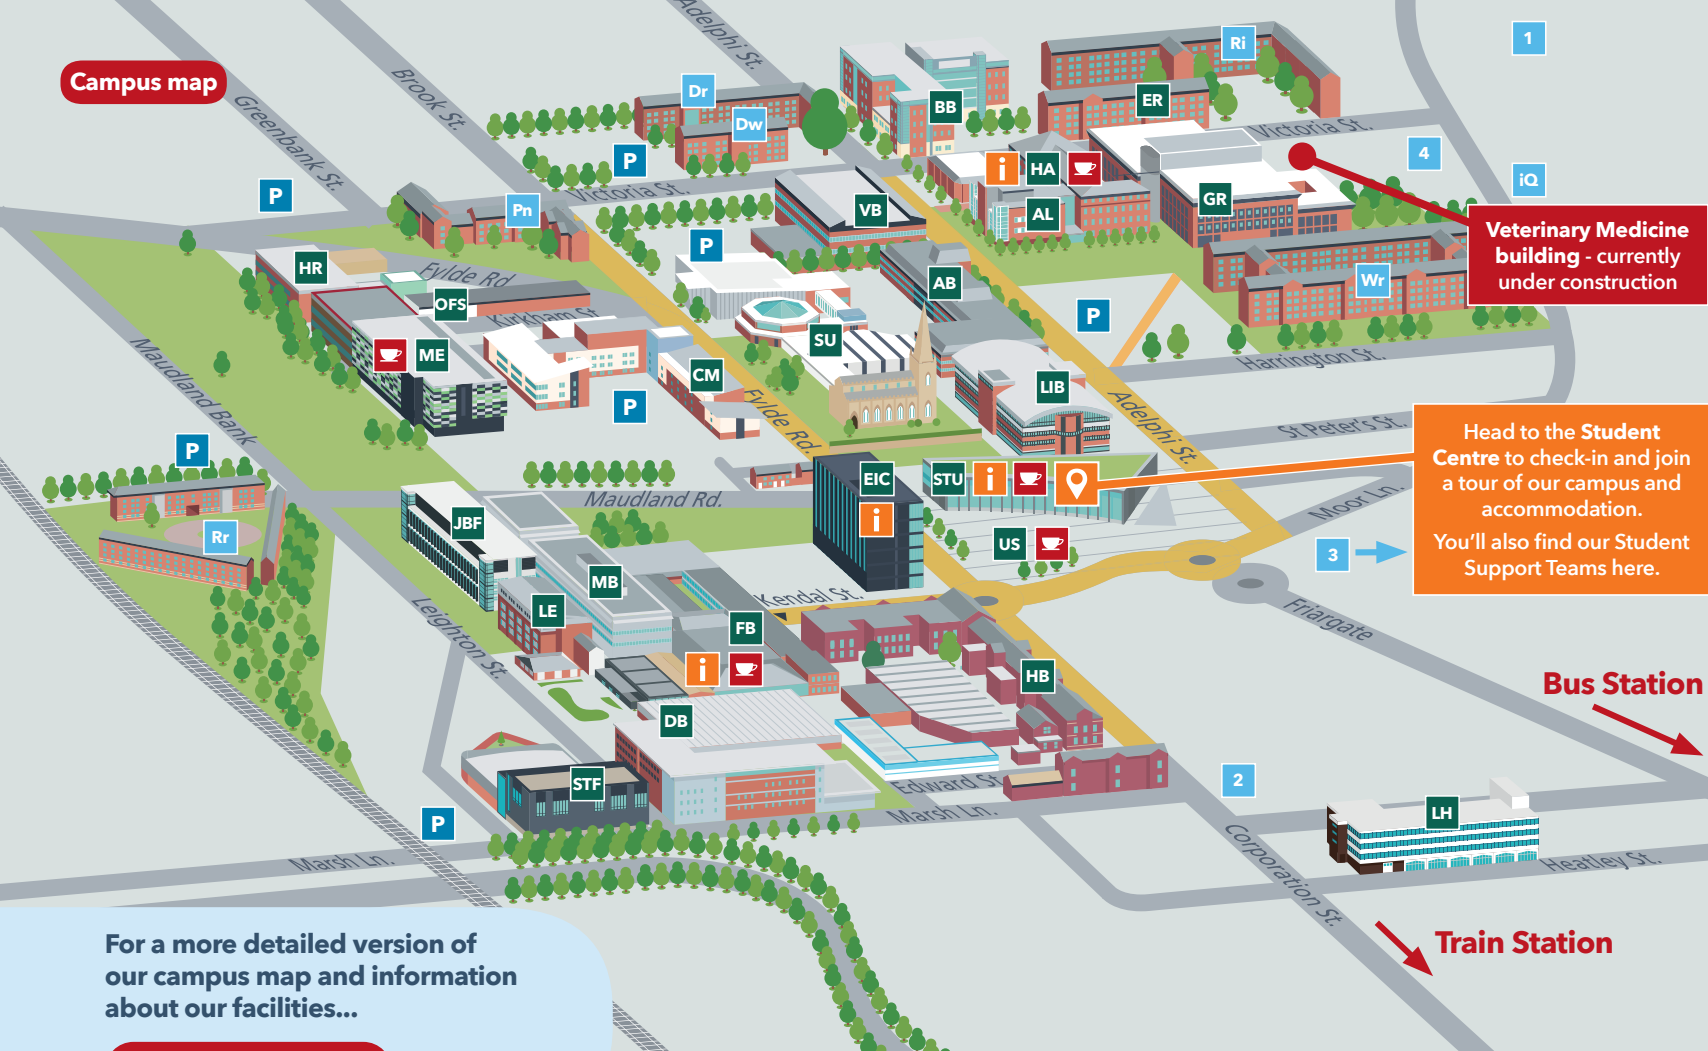

Campus map

For a more detailed version of our campus map and information about our facilities...

[visit our web pages](#)

University Buildings

- AB** Adelphi Building
- AL** Allen Building
- BB** Brook Building
- CM** Computing and Technology Building
- DB** Darwin Building
- ER** Eden Building
- EIC** Engineering Innovation Centre
- FB** Foster Building
- GR** Greenbank Building
- HR** Hanover Building
- HA** Harrington Building
- HB** Harris Building
- JBF** JB Firth Building
- LE** Leighton Building
- LIB** Library
- LH** Livesey House
- MB** Maudland Building
- ME** Media Factory
- OFS** Oasis, Faith and Spirituality Centre
- STF** Sir Tom Finney Sports Centre
- STU** Student Centre
- SU** Students' Union
- US** University Square
- VB** Victoria Building

University Accommodation

- Dw** Derwent Hall PR1 7QR
- Dr** Douglas Hall PR1 7QR*
- iQ** iQ Kopa PR1 1LR
- Pn** Pendle Hall PR1 7EA*
- Ri** Ribble Hall PR1 7QS
- Rr** Roeburn Hall PR2 2QQ
- Wr** Whitendale Hall PR1 7BG

Private Accommodation

- 1** Moor Lane Halls PR1 1JW
- 2** The Tramshed PR1 2UQ
- 3** Trinity Student Village PR1 2HF
- 4** Ribble Brook House PR1 1LJ

- P** Car parks
- i** Check-in, Student Support Teams and Tours
- ☕** Complimentary refreshments
- i** Subject stands
- Key walking routes