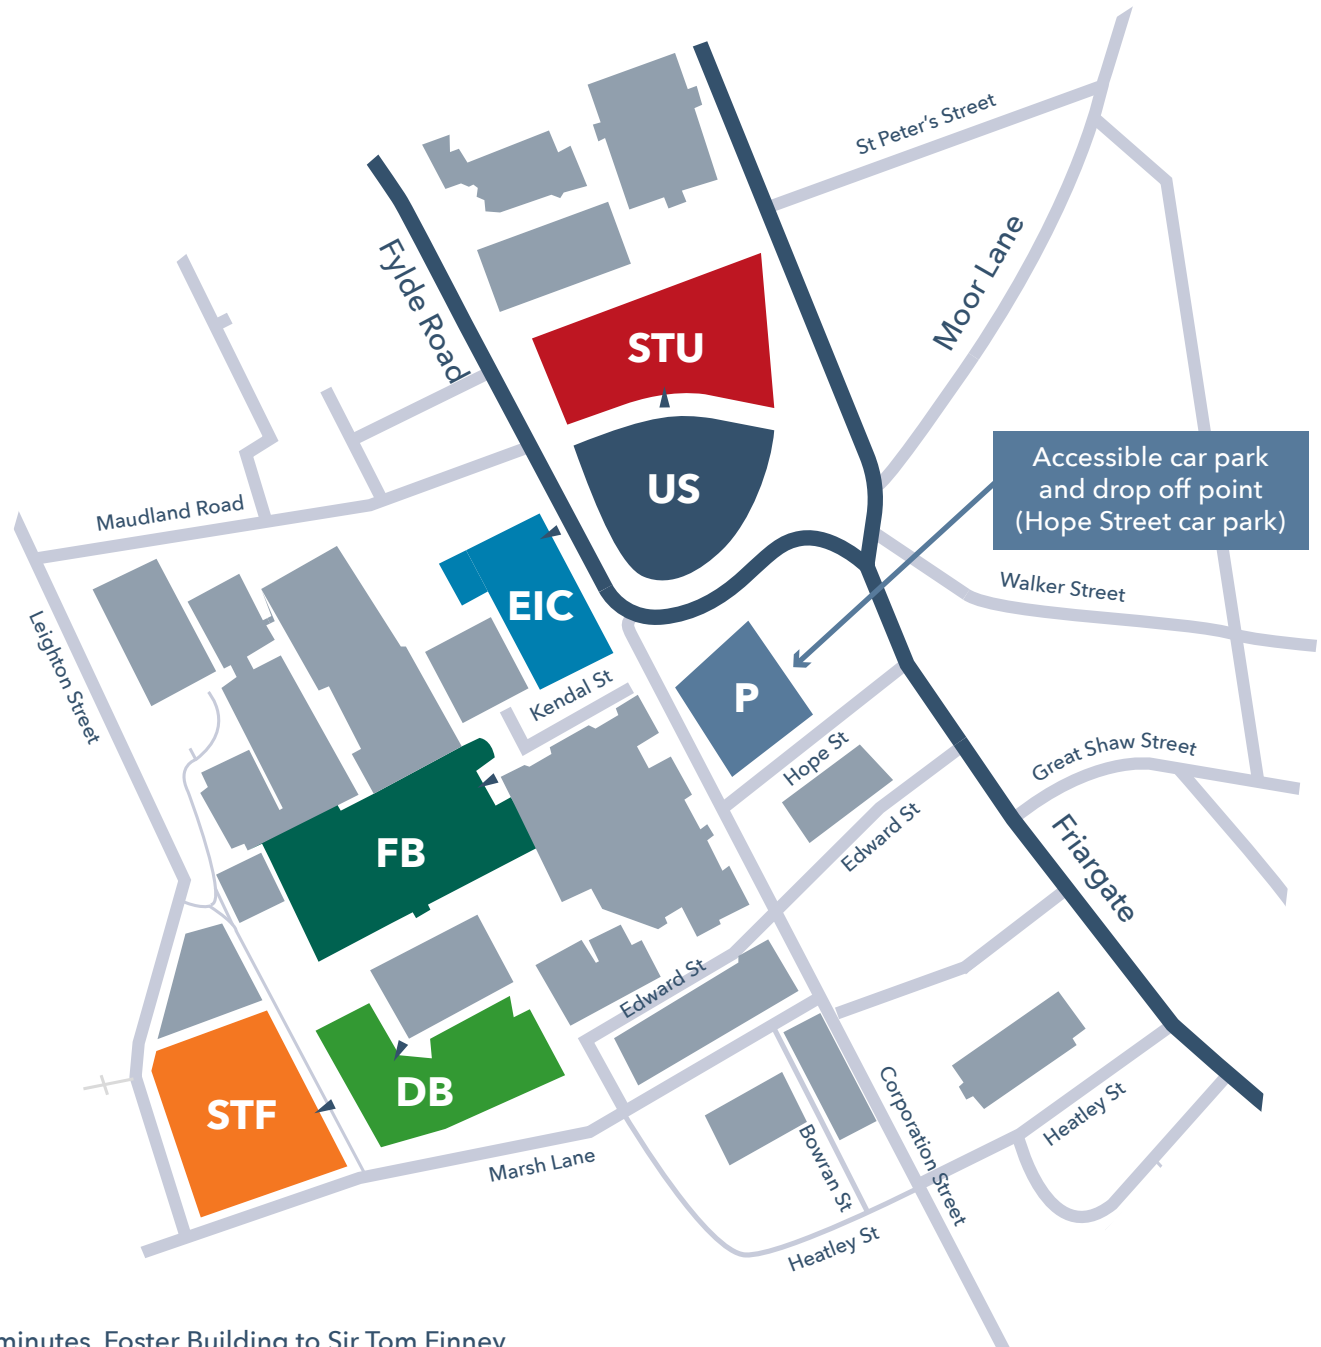

Finding your way around Graduation

- 
Engineering Innovation Centre
Registration and Gowning
- 
Foster Building
Photography and pre-ceremony hospitality
- 
Sir Tom Finney Sports Centre
Graduation Ceremony
- 
Student Centre
Gown Return
- 
University Square
Post-ceremony celebration
- 
Darwin Building
Live screening of ceremonies
- 
Entrances

Walking times:

Engineering Innovation Centre to Foster Building: 5 to 10 minutes, Foster Building to Sir Tom Finney Sports Centre: 5 to 10 minutes, Sir Tom Finney Sports Centre to Student Centre: 10 to 15 minutes